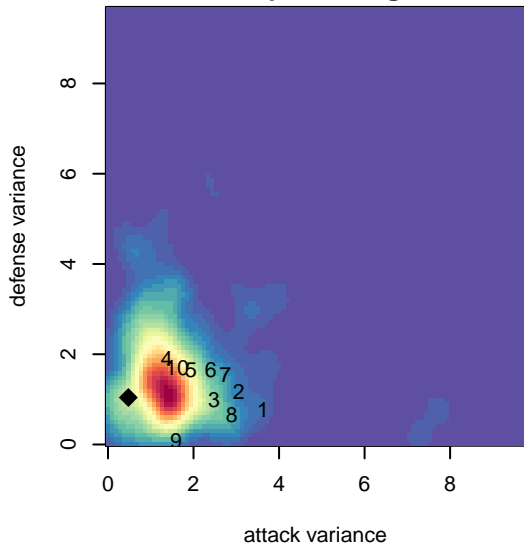

# Table Rock Wildcats G02

, OR  
 G02 total strength=580  
 attack=0.4 defense=0.55  
 fall league = SOCL Cascade

alt names used:  
 TRSC Wildcats

Venues played:  
 2015 Rogue Memorial GU12 Siskiyou  
 2015 SOCL Cascade

**Table Rock Wildcats G02**  
 Dots are actual minus expected GF (blue circles) and GA (red triangles).  
 Blue line is smoothed change in attack strength. Red is smoothed change in defense strength.

**attack and defense variance (black dot)  
relative to other teams  
and top 10 in region**

**attack and defense rating  
relative to others at age  
and all opponents in last 13 months**

**Table Rock Wildcats G02**

**Performance relative to 13 month average**

**Performance relative to 13 month average**