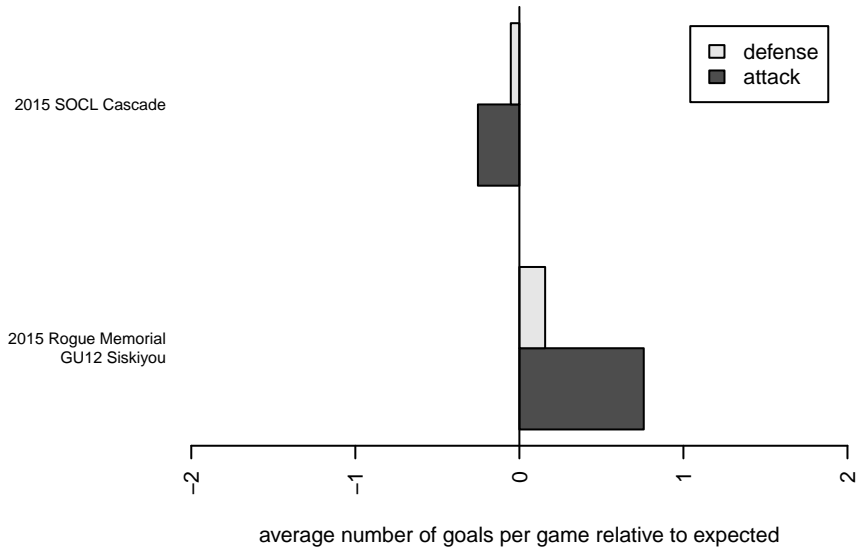

# Table Rock Wildcats G02

, OR  
 G02 total strength=580  
 attack=0.4 defense=0.55  
 fall league = SOCL Cascade

alt names used:  
 TRSC Wildcats

Venues played:  
 2015 Rogue Memorial GU12 Siskiyou  
 2015 SOCL Cascade

**Table Rock Wildcats G02**  
 Dots are actual minus expected GF (blue circles) and GA (red triangles).  
 Blue line is smoothed change in attack strength. Red is smoothed change in defense strength.

**attack and defense variance (black dot)  
relative to other teams  
and top 10 in region**

**attack and defense rating  
relative to others at age  
and all opponents in last 13 months**

**Table Rock Wildcats G02**

**Performance relative to 13 month average**

**Performance relative to 13 month average**