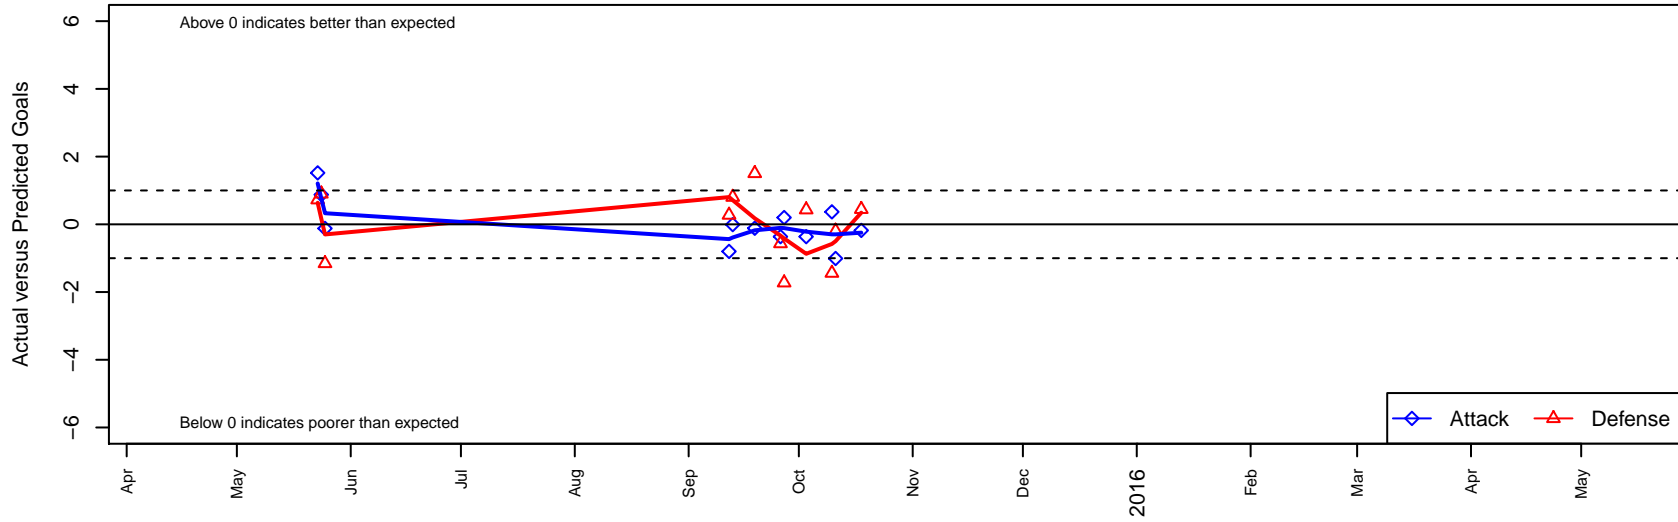

# Table Rock Wildcats G02

, OR  
 G02 total strength=580  
 attack=0.4 defense=0.55  
 fall league = SOCL Cascade

alt names used:  
 TRSC Wildcats

Venues played:  
 2015 Rogue Memorial GU12 Siskiyou  
 2015 SOCL Cascade

**Table Rock Wildcats G02**  
 Dots are actual minus expected GF (blue circles) and GA (red triangles).  
 Blue line is smoothed change in attack strength. Red is smoothed change in defense strength.

**attack and defense variance (black dot)  
relative to other teams  
and top 10 in region**

**attack and defense rating  
relative to others at age  
and all opponents in last 13 months**

**Table Rock Wildcats G02**

**Performance relative to 13 month average**

**Performance relative to 13 month average**