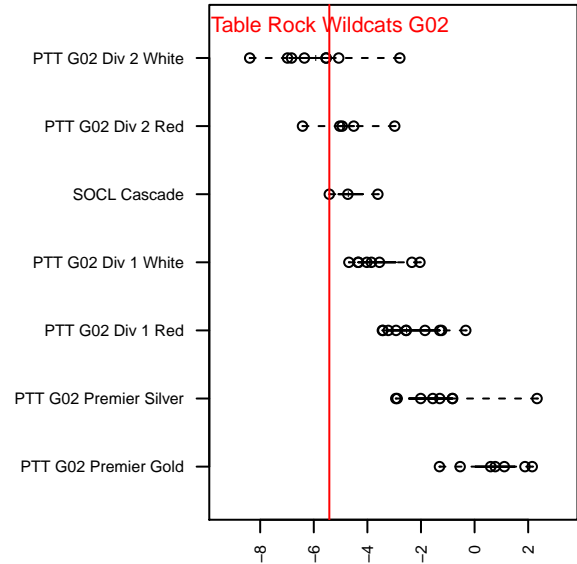

# Table Rock Wildcats G02

, OR  
 G02 total strength=580  
 attack=0.4 defense=0.55  
 fall league = SOCL Cascade

alt names used:  
 TRSC Wildcats

Venues played:  
 2015 Rogue Memorial GU12 Siskiyou  
 2015 SOCL Cascade

**Table Rock Wildcats G02**  
 Dots are actual minus expected GF (blue circles) and GA (red triangles).  
 Blue line is smoothed change in attack strength. Red is smoothed change in defense strength.

**attack and defense variance (black dot)  
relative to other teams  
and top 10 in region**

**attack and defense rating  
relative to others at age  
and all opponents in last 13 months**

**Table Rock Wildcats G02**

**Performance relative to 13 month average**

**Performance relative to 13 month average**

<b>date</b>	<b>home</b>		<b>away</b>		<b>venue</b>	<b>pred.home</b>	<b>pred.away</b>
2015-10-18	Table Rock Wildcats G02	1	Basin Utd Rage G01	3	2015 SOCL Cascade	1.18	3.44
2015-10-11	Ashland SC Crossfire G01	1	Table Rock Wildcats G02	0	2015 SOCL Cascade	0.80	1.01
2015-10-10	Table Rock Wildcats G02	1	SOSA G01	2	2015 SOCL Cascade	0.63	0.56
2015-10-03	Table Rock Wildcats G02	0	Rogue Valley Timbers White G01	2	2015 SOCL Cascade	0.36	2.43
2015-09-27	Table Rock Wildcats G02	1	Rogue Valley Timbers White G02	4	2015 SOCL Cascade	0.80	2.27
2015-09-26	Rogue Valley Timbers White G01	3	Table Rock Wildcats G02	0	2015 SOCL Cascade	2.43	0.36
2015-09-19	Grants Pass YSC Blazers G02	0	Table Rock Wildcats G02	1	2015 SOCL Cascade	1.50	1.12
2015-09-13	Table Rock Wildcats G02	1	Ashland SC Crossfire G01	0	2015 SOCL Cascade	1.01	0.80
2015-09-12	Rogue Valley Timbers White G02	2	Table Rock Wildcats G02	0	2015 SOCL Cascade	2.27	0.80
2015-05-25	Table Rock Wildcats G02	1	South Lake Tahoe Storm G02	3	2015 Rogue Memorial GU12 Siskiyou	1.12	1.84
2015-05-24	Reno Breakers G02	1	Table Rock Wildcats G02	2	2015 Rogue Memorial GU12 Siskiyou	1.90	1.12
2015-05-23	Table Rock Wildcats G02	2	WAFC Storm G02	2	2015 Rogue Memorial GU12 Siskiyou	0.48	2.73