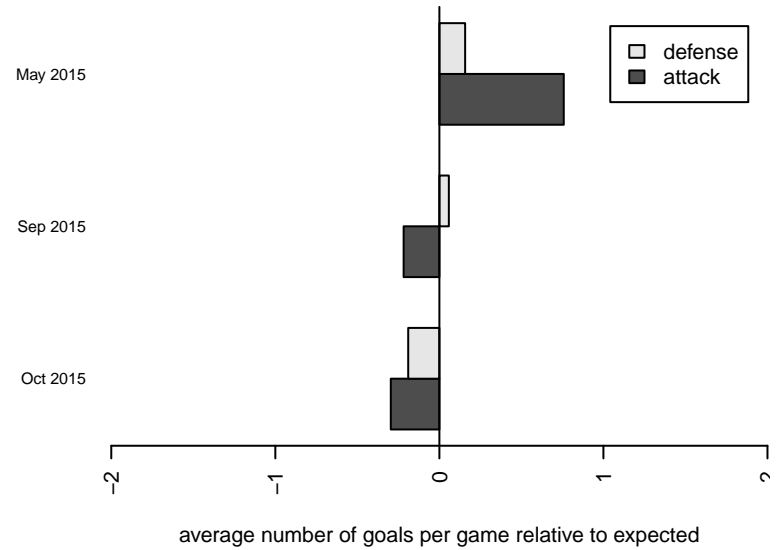

**Table Rock Wildcats G02**  
 Dots are actual minus expected GF (blue circles) and GA (red triangles).  
 Blue line is smoothed change in attack strength. Red is smoothed change in defense strength.

**attack and defense variance (black dot)  
relative to other teams  
and top 10 in region**

**attack and defense rating  
relative to others at age  
and all opponents in last 13 months**

**Table Rock Wildcats G02**

**Performance relative to 13 month average**

**Performance relative to 13 month average**